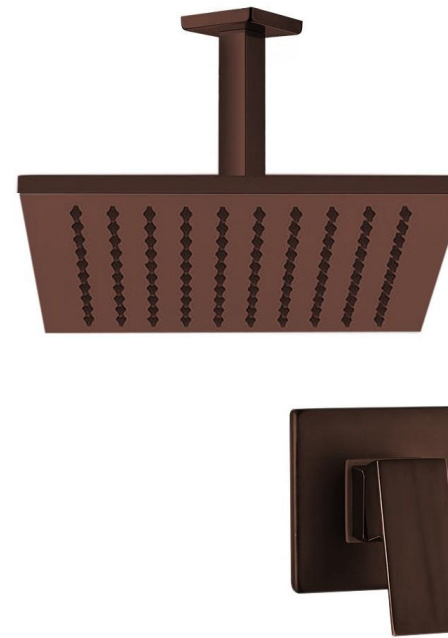

Fontana Romo Rainfall Dark Oil Rubbed Bronze LED Color Changes Shower Set
Single Handle Oil Rubbed Bronze Shower
FS-5808

SHOWER HEADS

Fontana 12" Oil Rubbed Bronze Square Color Changing LED Rain Shower Head (Solid Brass)
FS091DRB

Fontana LED Colors Rain Shower Head Dark Oil Rubbed Bronze Finish
FS-593RC

Experience a whole new way to shower with this Oil Rubbed Bronze LED Shower Head from BathSelect! Made from high quality brass material, this shower head is built to last - ensuring many fun & enjoyable showers for years to come.

Fontana LED Colors Rain Shower Head Dark Oil Rubbed Bronze Finish
FS-593R

S
H
O
W
E
R
S

H
E
A
D
S

Fontana Gold Plated Luxury Bathroom Square Rain Shower Head
FS-WBJ0016

12" Solid Brass Square Gold Rainfall Wall Mount Shower Head
0408

Fontana Chrome Reno 20" Recessed Stainless Steel Color Changing LED Rain Shower Head
FS-9801

Fontana 10" Chrome Finish Solid Brass Square Led Shower Head
f1003

Fontana Oil Rubbed Bronze Square Color Changing LED Rain Shower Head with Mixing Valve Controller (Solid Brass)
FS091LRB