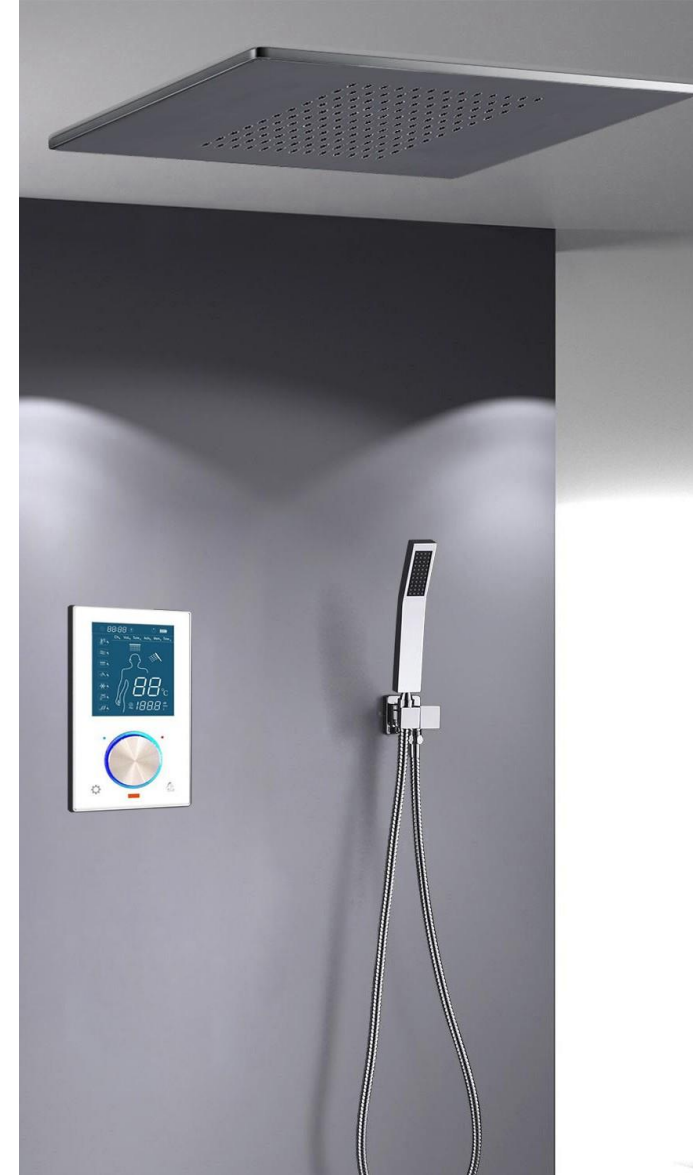

Fontana Romo Rainfall Dark Oil Rubbed Bronze LED Color Changes Shower Set
Single Handle Oil Rubbed Bronze Shower
FS-5808

SHOWER HEADS

Fontana 12" Oil Rubbed Bronze Square Color Changing LED Rain Shower Head (Solid Brass)
FS091DRB

Fontana Milan Recessed Oil Rubbed Bronze 24" Multi Color LED Rain Shower Head
FS-d099-or

Fontana 16" Stainless Steel Color Changing LED Rain Shower Head Oil Rubbed Bronze Finish
FS-d098-or

Alajuela Concealed Gold Plate Square Rain Shower Head
FS-03781

Fontana Lenox LED WaterFall/RainFall Gold Finish Shower Head
FS-5781

Fontana Lenox WaterFall/RainFall Gold Finish Shower Head
FS-5778

Ajaccio LED Shower Ceiling Mounted Digital Display Sensor
Control Thermostat Kit
FS-02728

Fontana LED Colors Rain Shower Head Dark Oil Rubbed Bronze Finish
FS-593RC

Experience a whole new way to shower with this Oil Rubbed Bronze LED Shower Head from BathSelect! Made from high quality brass material, this shower head is built to last - ensuring many fun & enjoyable showers for years to come.