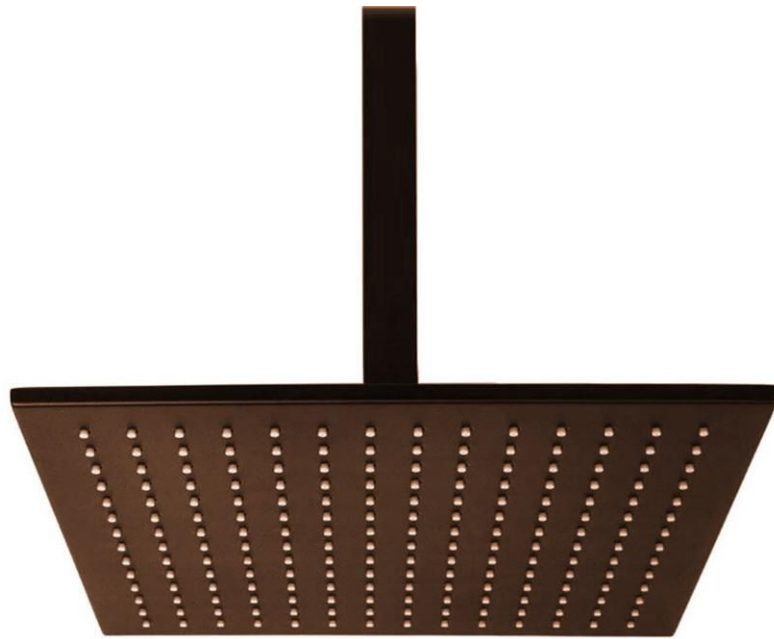

 BathSelect

Shower Heads

S H O W E R H E A D S

California Nickel Brushed 10" Rain Shower Head Swivel Tub Spout With Hand Shower Unit
FS-0207181

Tunas 7.5" Rainfall Shower Head with 13" Shower Arm
FS119PRS

Spiritus Chrome Finish Rain Fall Showerhead
FS115RSC

Fontana Artemisa Wall Mount Brushed Nickel Finish Shower Set
FS114SHA

Fontana Soriano Wall Mount Chrome Finish Shower Set
FS114PRS

Fontana Reno Brass With Chrome Polished Finish Rain Shower Head
BSTZWB0041

Fontana Romo Rainfall Dark Oil Rubbed Bronze LED Color Changes Shower Set
Single Handle Oil Rubbed Bronze Shower
FS-5808

SHOWER HEADS

Fontana 12" Oil Rubbed Bronze Square Color Changing LED Rain Shower Head (Solid Brass)
FS091DRB

Fontana Milan Recessed Oil Rubbed Bronze 24" Multi Color LED Rain Shower Head
FS-d099-or

Fontana 16" Stainless Steel Color Changing LED Rain Shower Head Oil Rubbed Bronze Finish
FS-d098-or

Alajuela Concealed Gold Plate Square Rain Shower Head
FS-03781