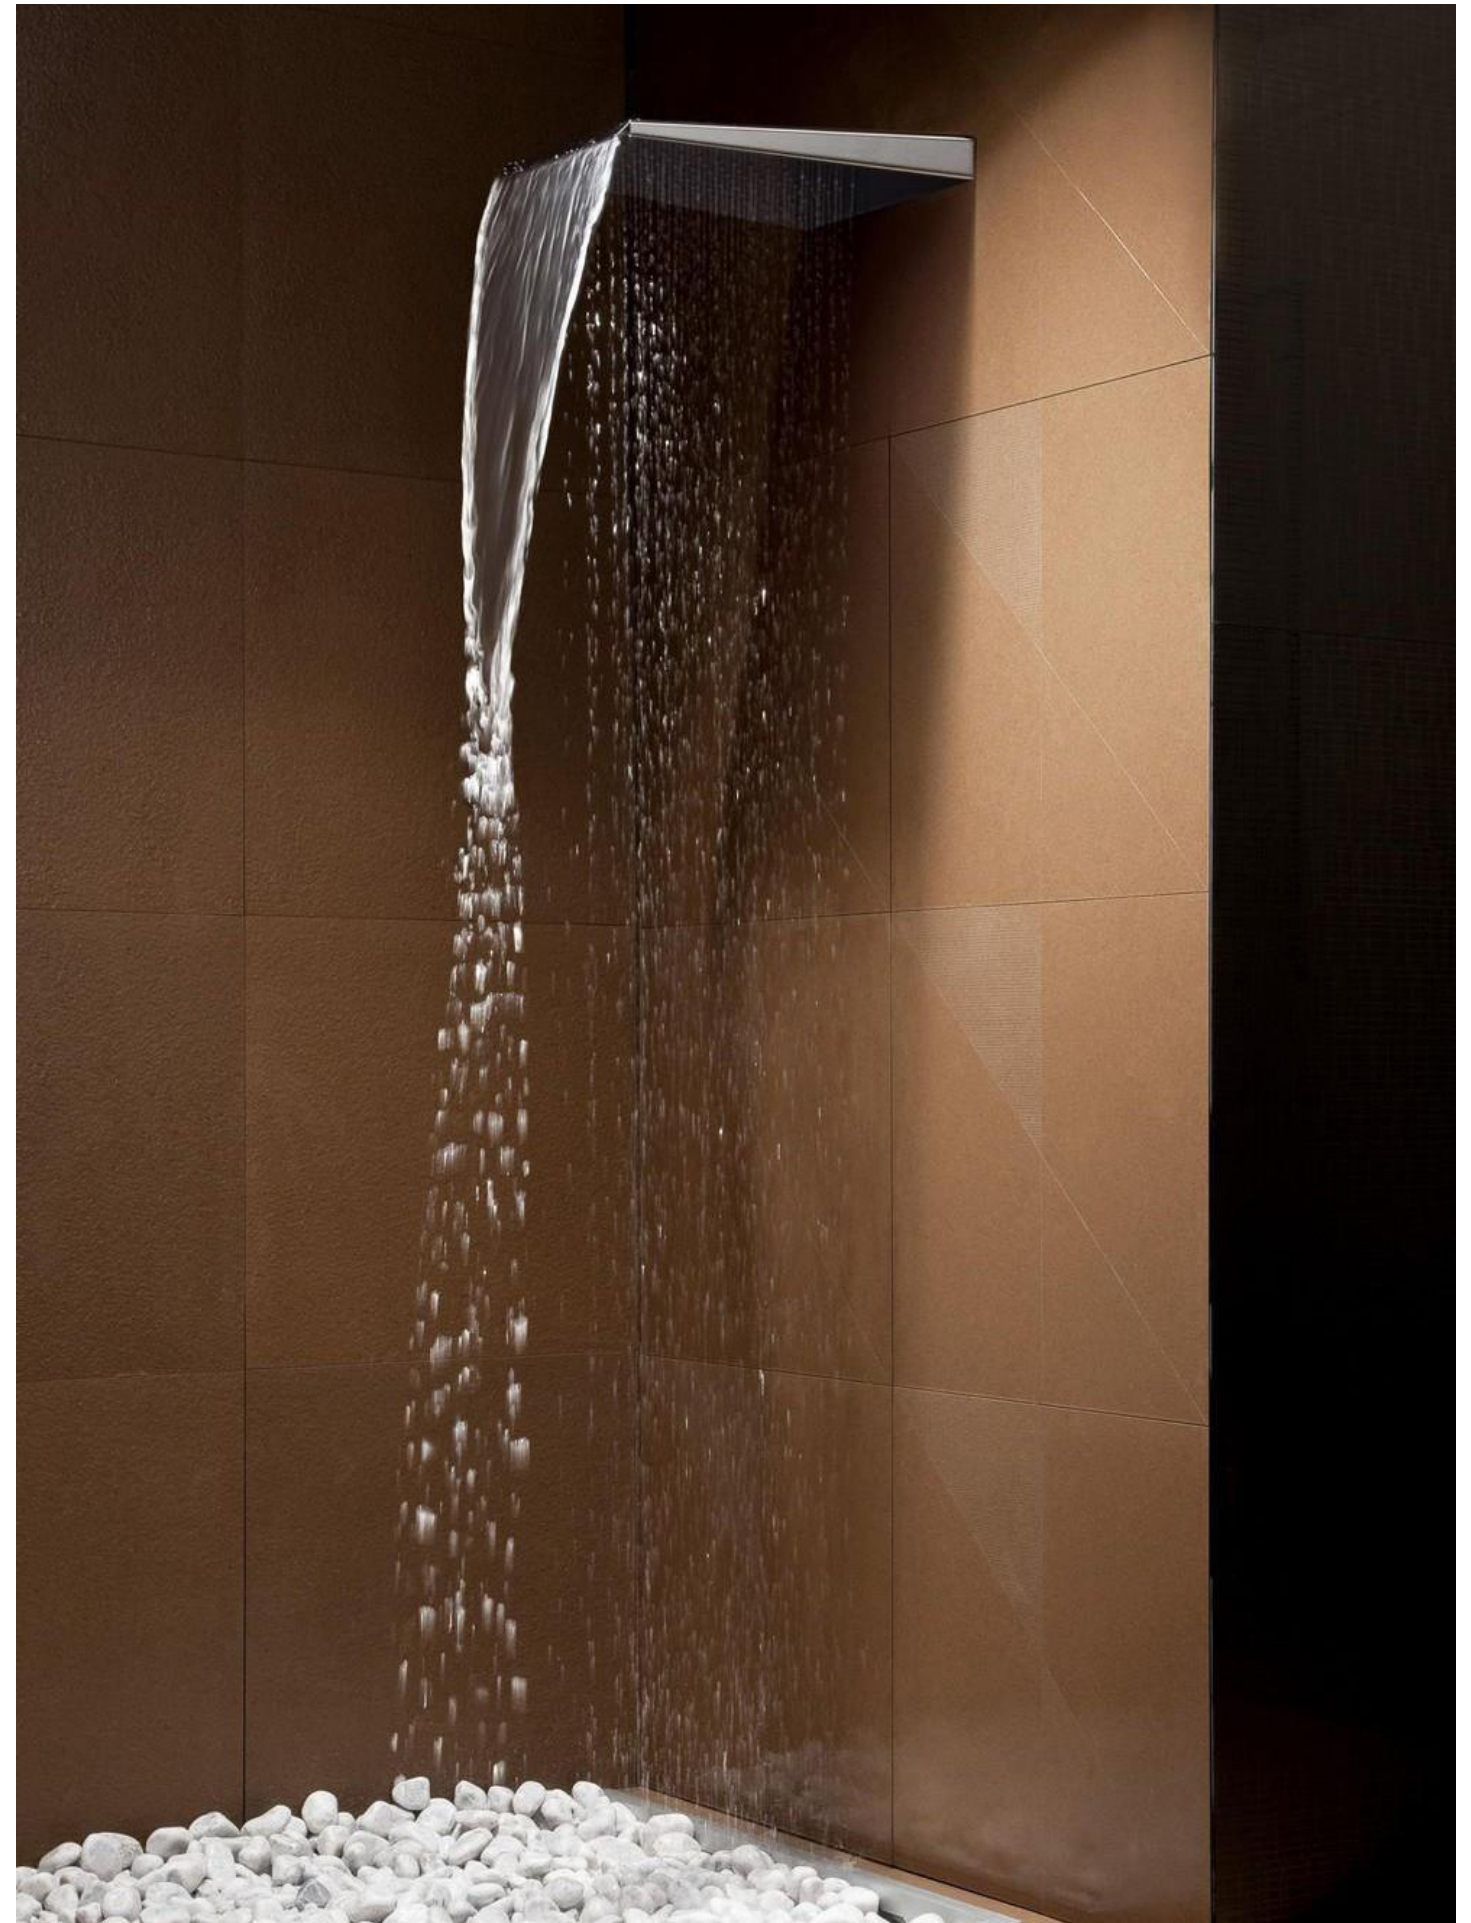

 BathSelect

Shower Heads

S H O W E R H E A D S

California Nickel Brushed 10" Rain Shower Head Swivel Tub Spout With Hand Shower Unit
FS-0207181

Tunas 7.5" Rainfall Shower Head with 13" Shower Arm
FS119PRS

Fontana Romo Rainfall Dark Oil Rubbed Bronze LED Color Changes Shower Set
Single Handle Oil Rubbed Bronze Shower
FS-5808

SHOWER HEADS

Fontana 12" Oil Rubbed Bronze Square Color Changing LED Rain Shower Head (Solid Brass)
FS091DRB

Fontana Milan Recessed Oil Rubbed Bronze 24" Multi Color LED Rain Shower Head
FS-d099-or

Fontana 16" Stainless Steel Color Changing LED Rain Shower Head Oil Rubbed Bronze Finish
FS-d098-or

Alajuela Concealed Gold Plate Square Rain Shower Head
FS-03781

Fontana LED Colors Rain Shower Head Dark Oil Rubbed Bronze Finish
FS-593RC

Experience a whole new way to shower with this Oil Rubbed Bronze LED Shower Head from BathSelect! Made from high quality brass material, this shower head is built to last - ensuring many fun & enjoyable showers for years to come.